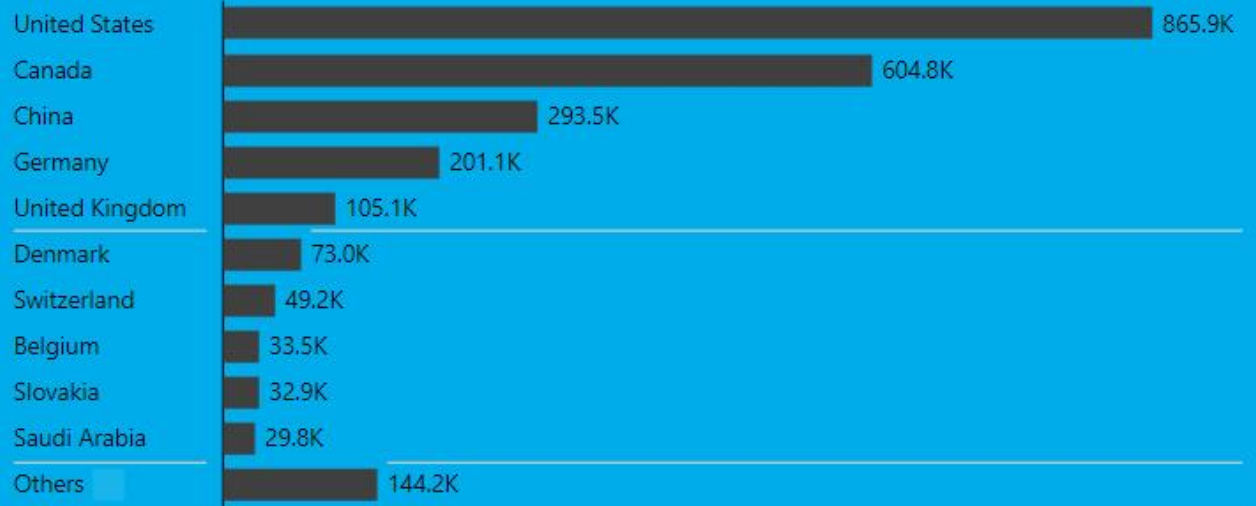

Information

Show data

Next pup

Reset

Filters

MARSHALL by country

AC ↓

**Total** 2.4M