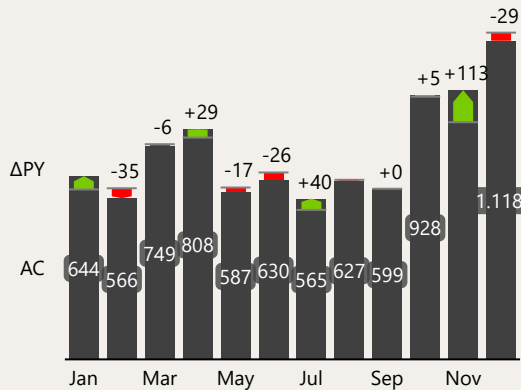

SAVE THE QUEEN GIN - CUSTOM TOOLTIP

THE ONE AND ONLY HONEY -HINTED PERFECTION. A SECRET RECIPE OF 14 BOTANICALS, MADE IN SMALL BATCHES WITH HELP FROM OUR BEES.

GIN bottles by Month (in K)

SAVE THE QUEEN ELDERFLOWER - CUSTOM TOOLTIP