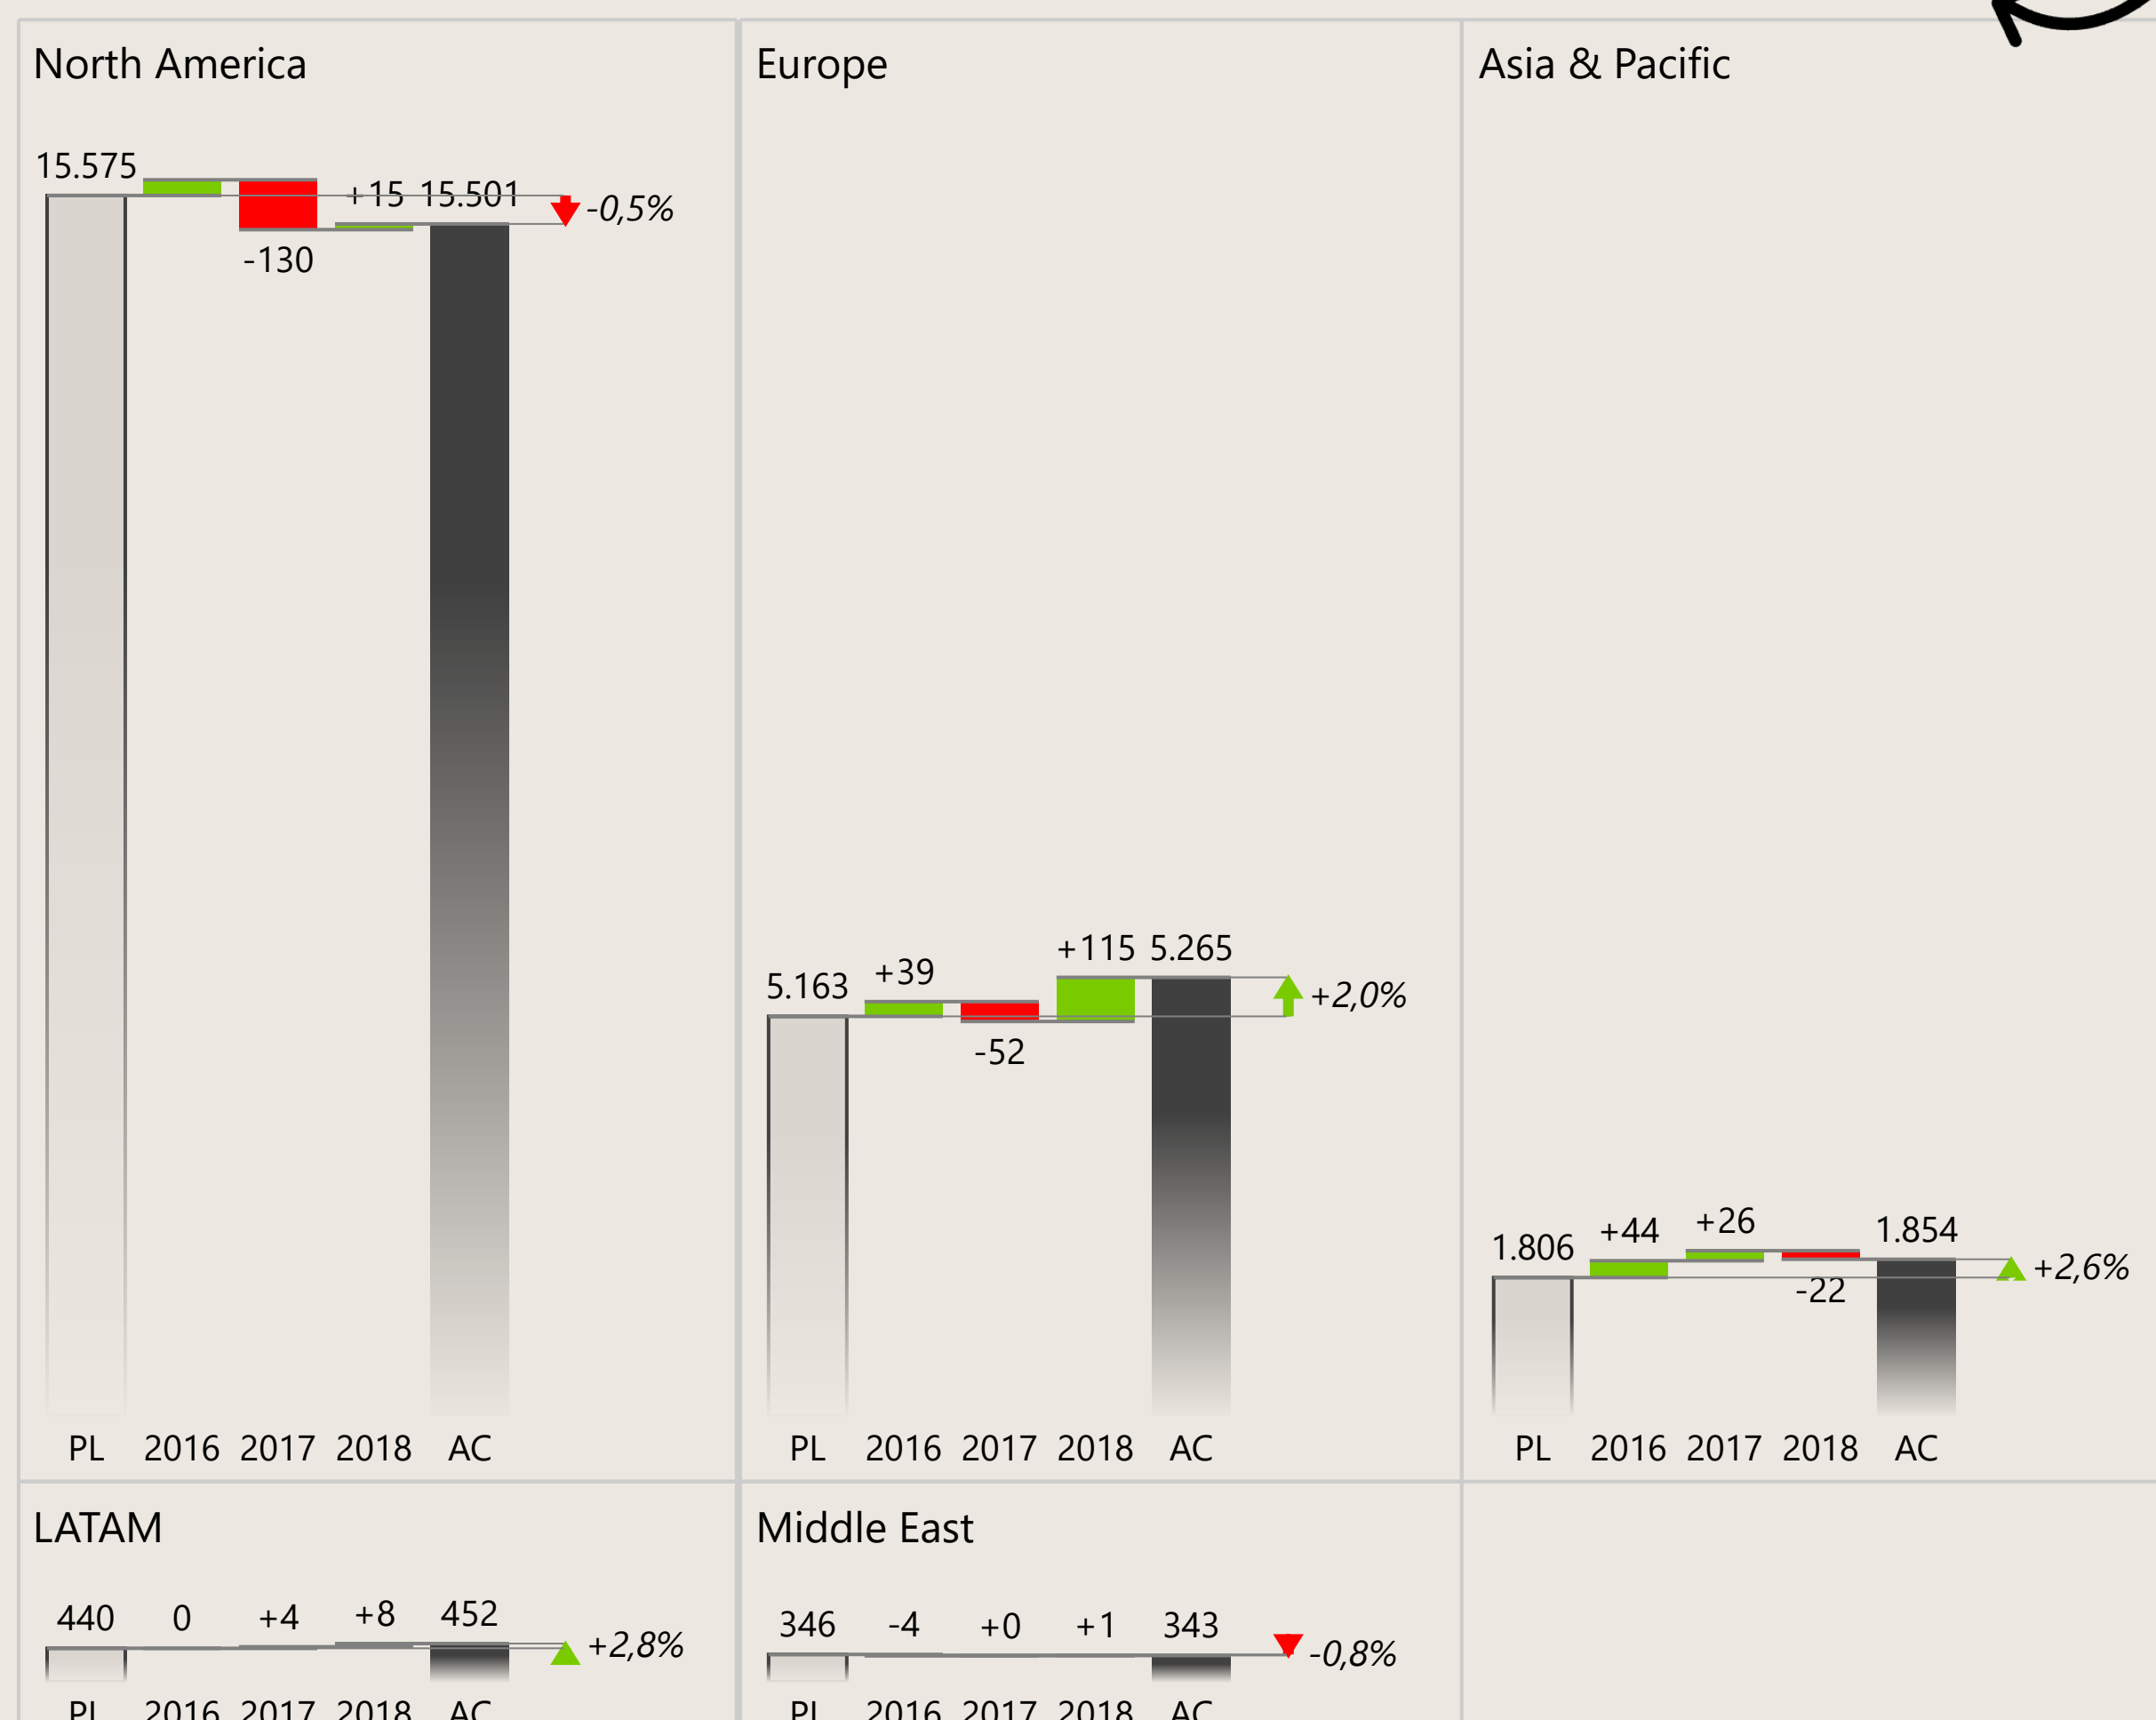

NUMBER OF SOLD ELDERFLOWER BOTTLES

Hoover for tooltip effect

In return for the bees' golden nectar, each bottle contributes to protecting and sustaining bee populations.

Crafted in small batches at distillery De Moor, Belgium.