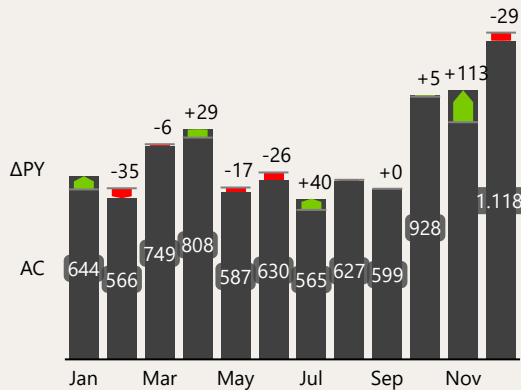

SAVE THE QUEEN ELDERFLOWER - CUSTOM TOOLTIP

A BLEND OF OUR BELOVED SAVE THE QUEEN GIN AND FRESH ELDERFLOWER SYRUP. YOUR NEXT FAVOURITE APERITIVO, ON THE ROCKS OR WITH BUBBLES.

Elderflower bottles by Month (in K)