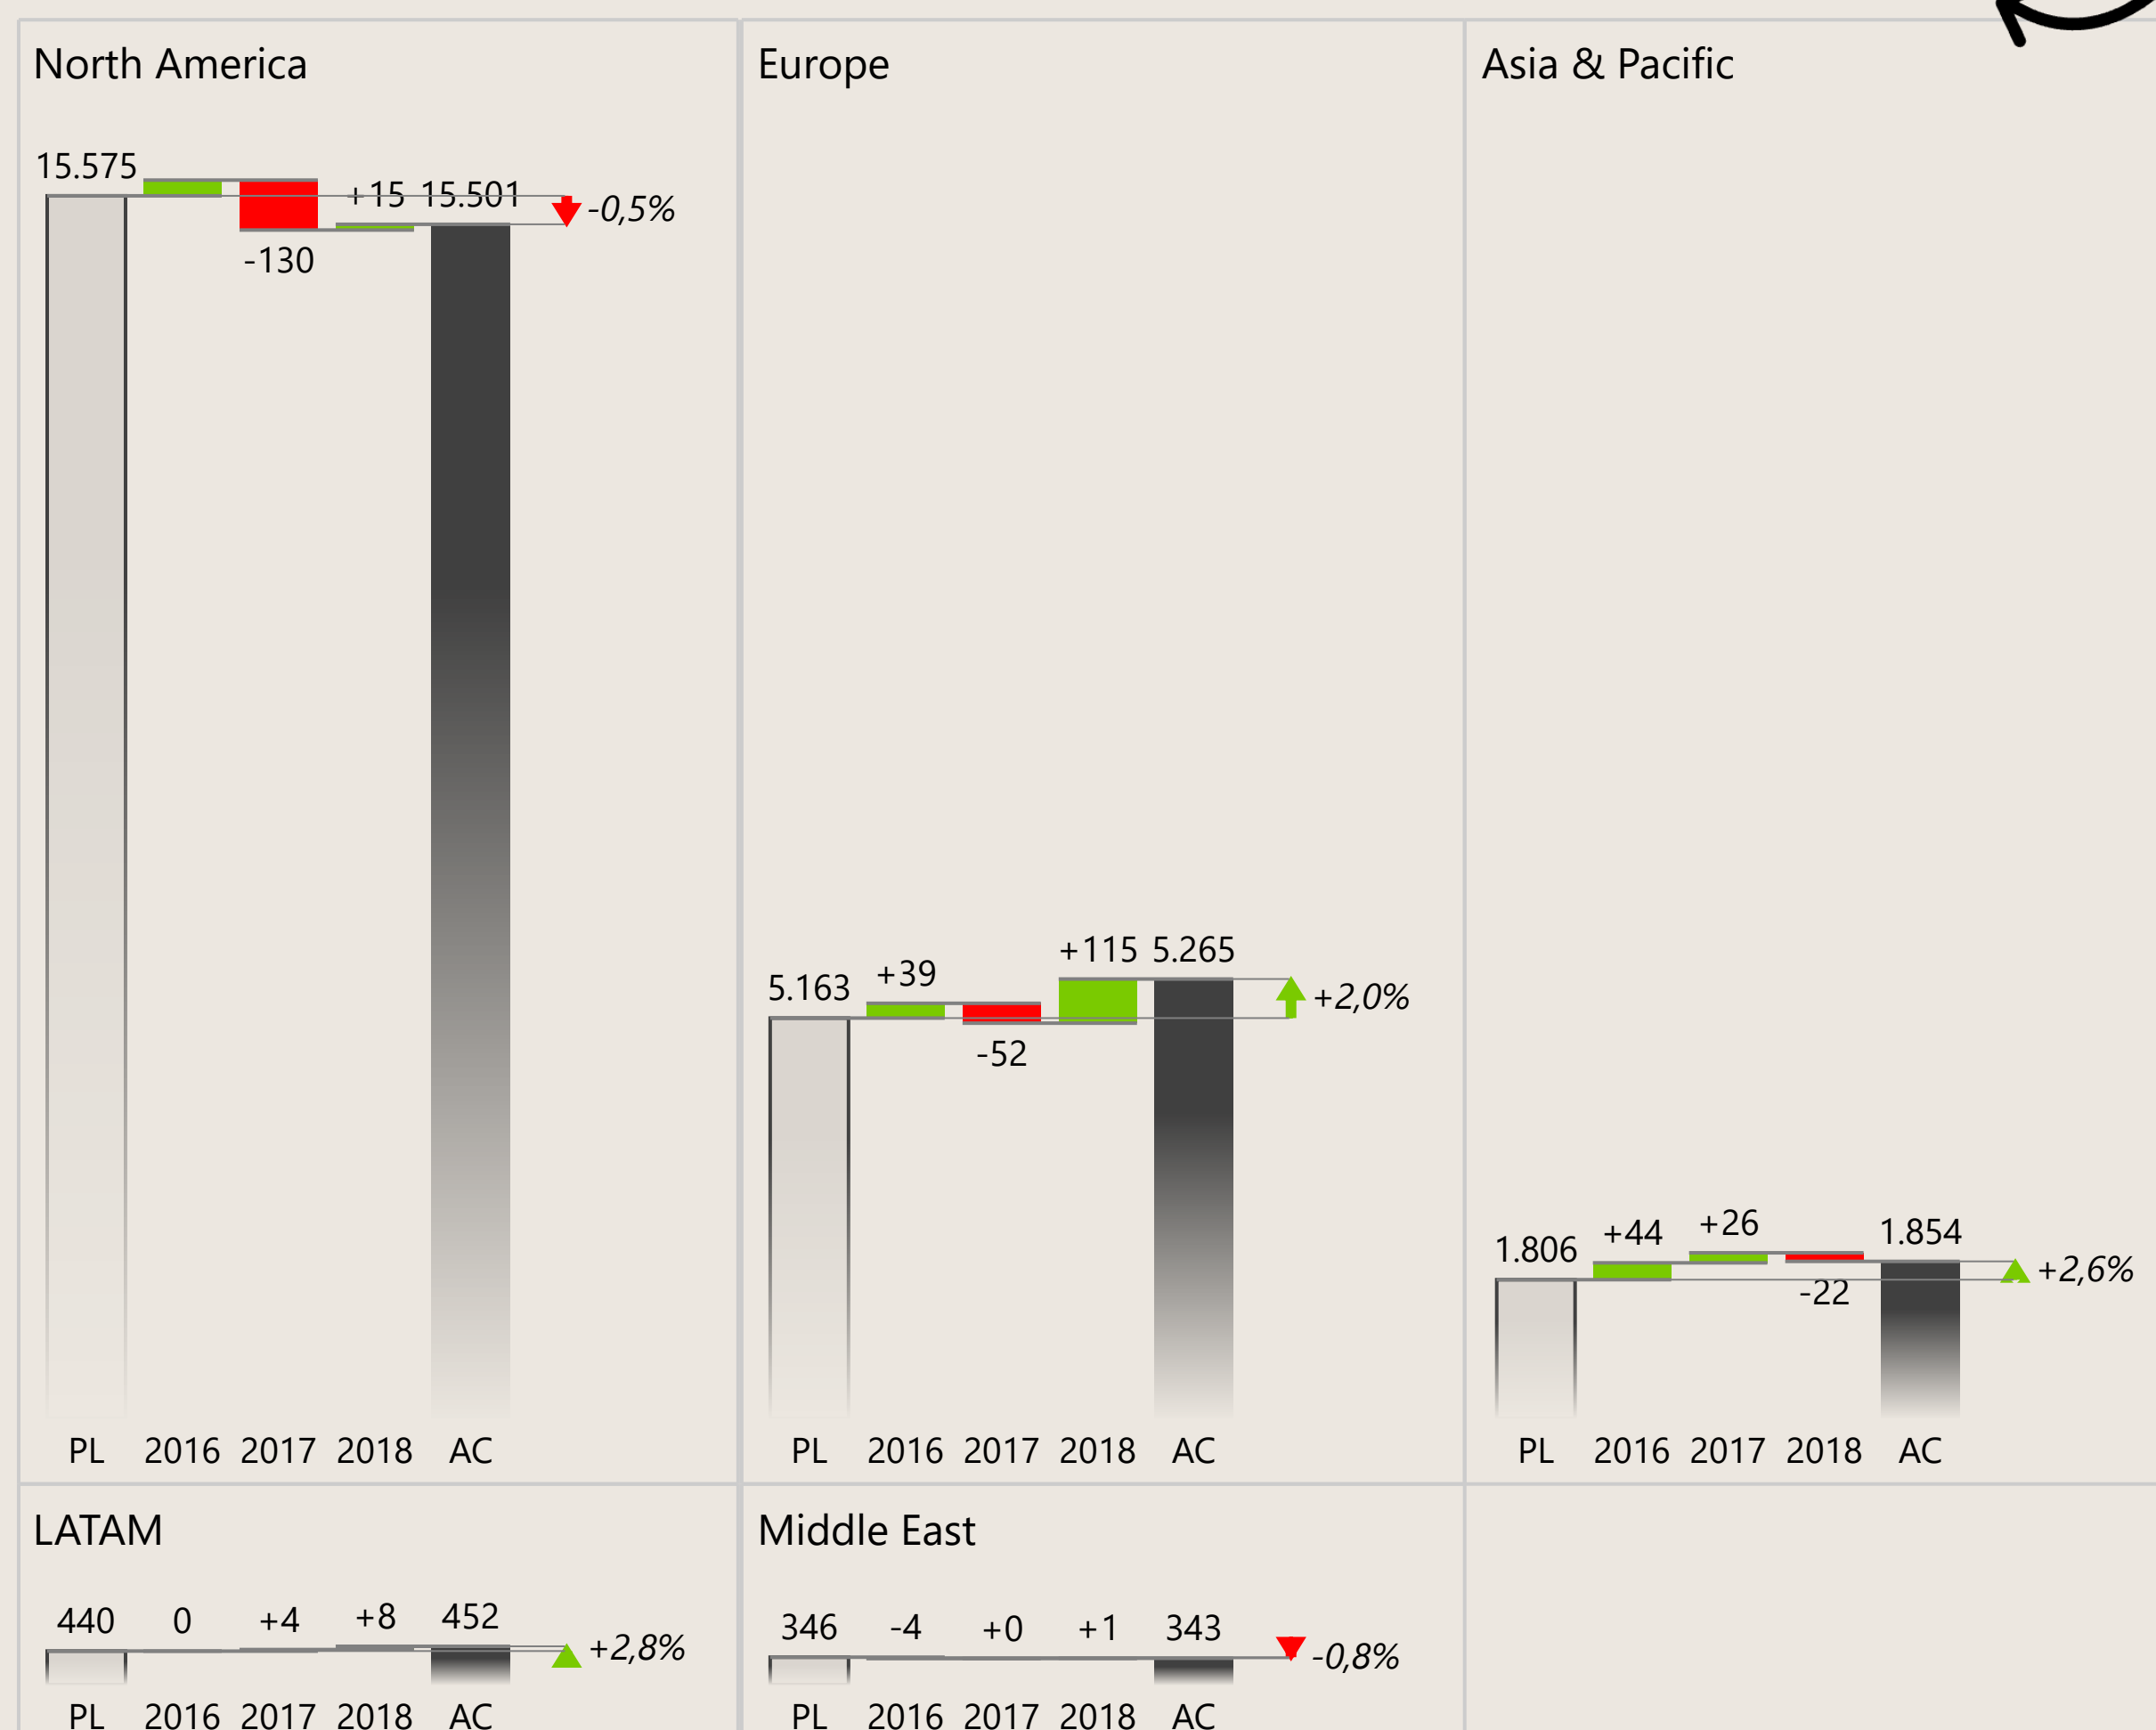

NUMBER OF SOLD RUM BOTTLES

Hoover for tooltip effect

In return for the bees' golden nectar, each bottle contributes to protecting and sustaining bee populations.

Crafted in small batches at distillery De Moor, Belgium.