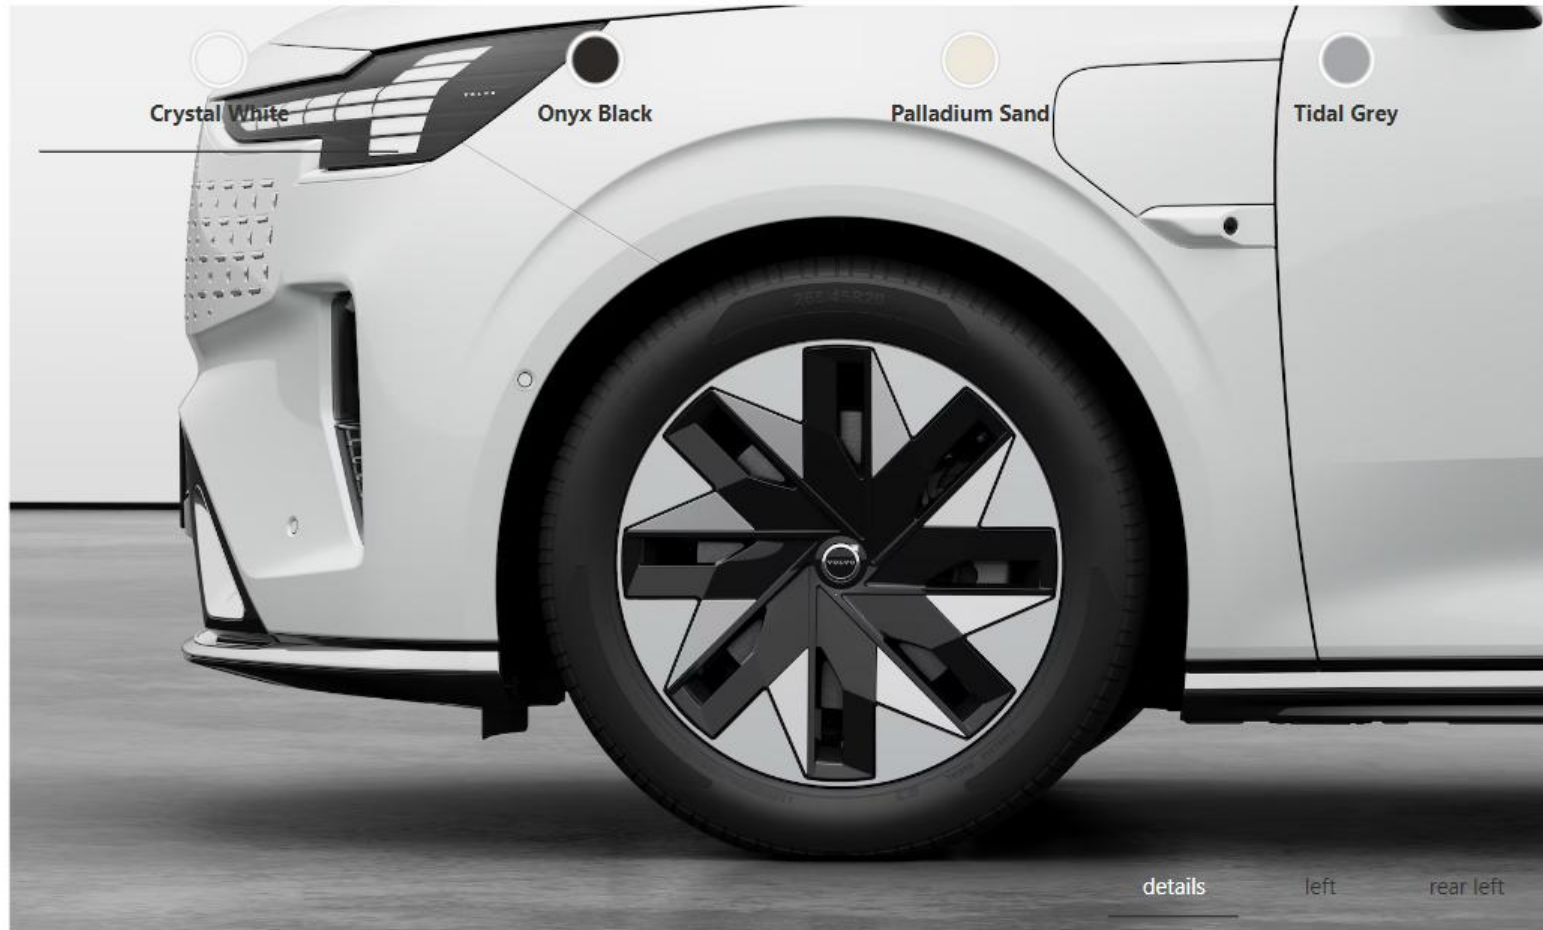

EM90 COLOUR

Choose your colour

Crystal White

Onyx Black

Palladium Sand

Tidal Grey

Onyx Black

Elegant, deep black metallic with a brilliant sparkle in strong daylight and a solid darkness in reduced light.

EM90 WHEELS

Choose your wheels

19"

20"

20" 8-Spoke Aero

Tyre dimension: 265/45 R20

Dimension: 8.5x20

20" 8-Spoke Aero

These 20-inch aerodynamic wheels perfectly unite engineering artistry, bold design, and aero efficiency. Diamond Cut design with contrasting surfaces of polished aluminium and glossy black aero inserts create a distinctive contemporary look inspired by the art of metal folding – like carved out from a solid piece of metal. Aerodynamic design and innovative use of synthetic materials also help to lower air resistance and weight which gives you good conditions for optimised energy...

Dawn ventilated Soft Nappa leather in charcoal/dawn interior

Exclusive ventilated dawn Soft Nappa leather seat upholstery in quilted diamond pattern design with exquisite embroidery and a smooth, natural touch in a charcoal/dawn interior with dawn headlining and back-lit wood decor.